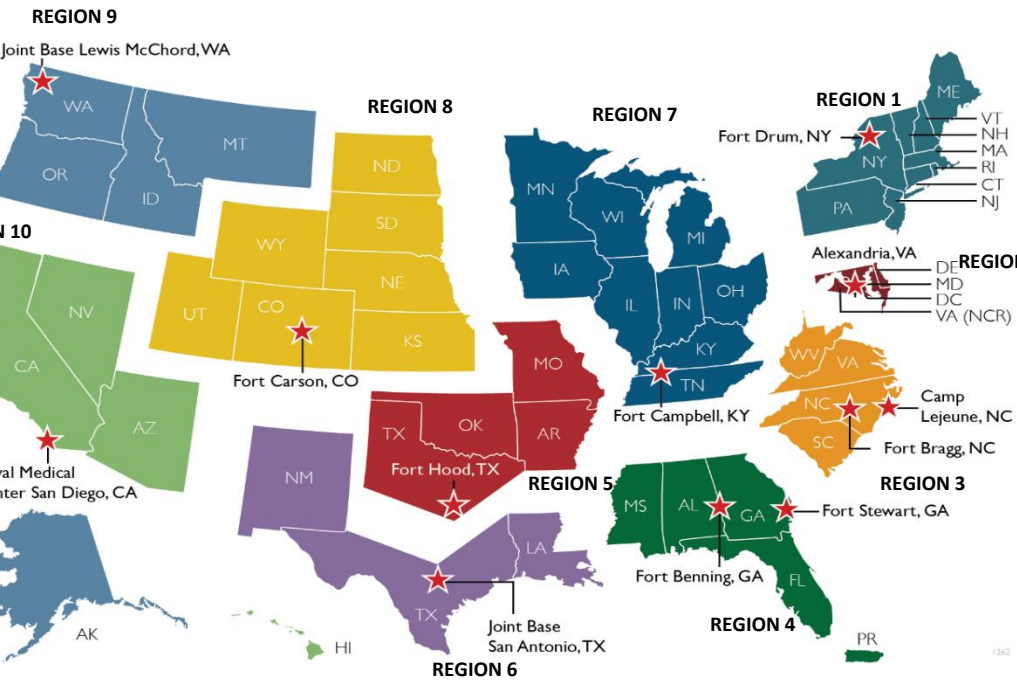

E2I/OWF Regional Coordinators as of 9 / 2 / 2022

REGION 5 (South Central)
William May, E2I
mayw@magellanfederal.com
682-216-5896

Eric Gehring, OWF
gehringeb@magellanfederal.com
254-226-4405

REGION 6 (South)
Lance Dowd, E2I
dowdL@magellanfederal.com
703-397-6640

Erasmus Valles, OWF
vallese@magellanfederal.com
703-397-6499

REGION 7 (Midwest)
Ned Hall, E2I/OWF
halln@magellanfederal.com
270-498-6911

REGION 8 (Great Plains/Rocky Mt.)
Amber Hargrave, E2I
amber.d.hargrave.ctr@mail.mil
719-298-8455

Tristen Wendland, OWF
wendlandt@magellanfederal.com
571-531-6929

REGION 9 (Northwest)
Ronald Metternich, E2I
ronald.j.metternich.ctr@mail.mil
253-970-1936

Craig Guffey, OWF
guffeycl@magellanfederal.com
253-302-9291

REGION 10 (Southwest)
Christopher Graham, E2I
grahamc@magellanfederal.com
951-240-1858

Sandra Ambotaite, OWF
ambotaites@magellanfederal.com
619-548-8074

REGION 1 (Northeast)
Antoinette Watson, E2I/OWF
watsona2@magellanfederal.com
703-209-6690

REGION 2 (NCR)
Martin Del Rio, E2I/OWF
delriom@magellanfederal.com
571-481-8648

REGION 3 (Mid-Atlantic)
Marquadealsandro "Marq" McLeod, E2I/OWF
Fort Bragg / Camp Lejeune / Norfolk
mcleodm@magellanfederal.com
703-397-6973

REGION 4 (Southeast)
Lisa Goenen, E2I/OWF
Fort Stewart
goenenlg@magellanfederal.com
912-200-0470

Mayo "Biff" Hadden, E2I/OWF
Fort Benning
haddenma@magellanfederal.com
706-615-2455

= Region Number

★ = Location of Regional Coordinators