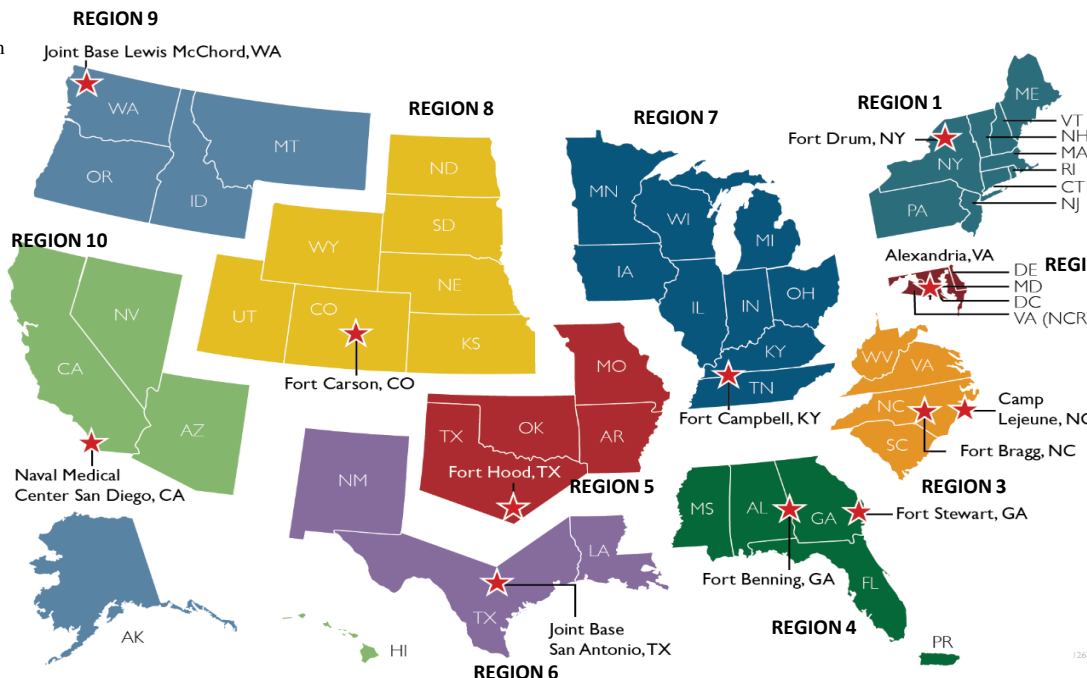

E2I/OWF Regional Coordinators as of 6 / 20 / 2019

REGION 5 (South Central)
William May, E2I
wmay@manconinc.com
682-216-5896

Eric Gehring, OWF
GehringEB@MagellanFederal.com
254-226-4405

REGION 6 (South)
Lance Dowd, E2I
ldowd@deloitte.com
210-717-4624

Erasmus Valles, OWF
evalles@deloitte.com
210-452-5125

REGION 7 (Midwest)
Ned Hall, OWF
nhall@manconinc.com
270-498-6911

Amy Marohl, E2I
MarohlA@MagellanFederal.com
703-268-6818

REGION 8 (Great Plains/Rocky Mt.)
Craig Whiting, E2I/OWF
cwhiting@manconinc.com
719-524-0540

Amber Hargrave, OWF
ahargrave@manconinc.com
719-524-7313

REGION 9 (Northwest)
Ronald Metternich, E2I
ronald.j.metternich.ctr@mail.mil
253-970-1936

Craig Guffey, OWF
GuffeyCL@MagellanFederal.com
253-302-9291

REGION 10 (Southwest)
Christopher Graham, E2I
cgraham@manconinc.com
619-977-5224

Sandra Ambotaite, OWF
AmbotaiteS@MagellanFederal.com
619-548-8074

REGION 1 (Northeast)
Luis Figueroa, E2I/OWF
lfigueroa@manconinc.com
315-772-1381

REGION 2 (NCR)
Christopher Daleske, E2I/OWF
Program Coordinator
christopher.r.daleske.ctr@mail.mil
703-604-5677

Denise Williams, E2I
denise.l.williams8.ctr@mail.mil
703-604-5702

Aaron "Todd" Dawson, OWF
aaron.l.dawson4.ctr@mail.mil
703-397-6608

REGION 3 (Mid-Atlantic)
Albert Welcher, E2I/OWF
Fort Bragg
albert@e2iowf.net
757-339-4750

Nathan Whiddon, E2I/OWF
natewe2i@gmail.com
252-675-1496

REGION 4 (Southeast)
Lisa Goenen, E2I/OWF
Fort Stewart
GoenenLG@MagellanFederal.com
912-200-0470

Mayo "Biff" Hadden, E2I/OWF
Fort Benning
HaddenMA@MagellanFederal.com
706-615-2455

= Region Number

★ = Location of Regional Coordinators