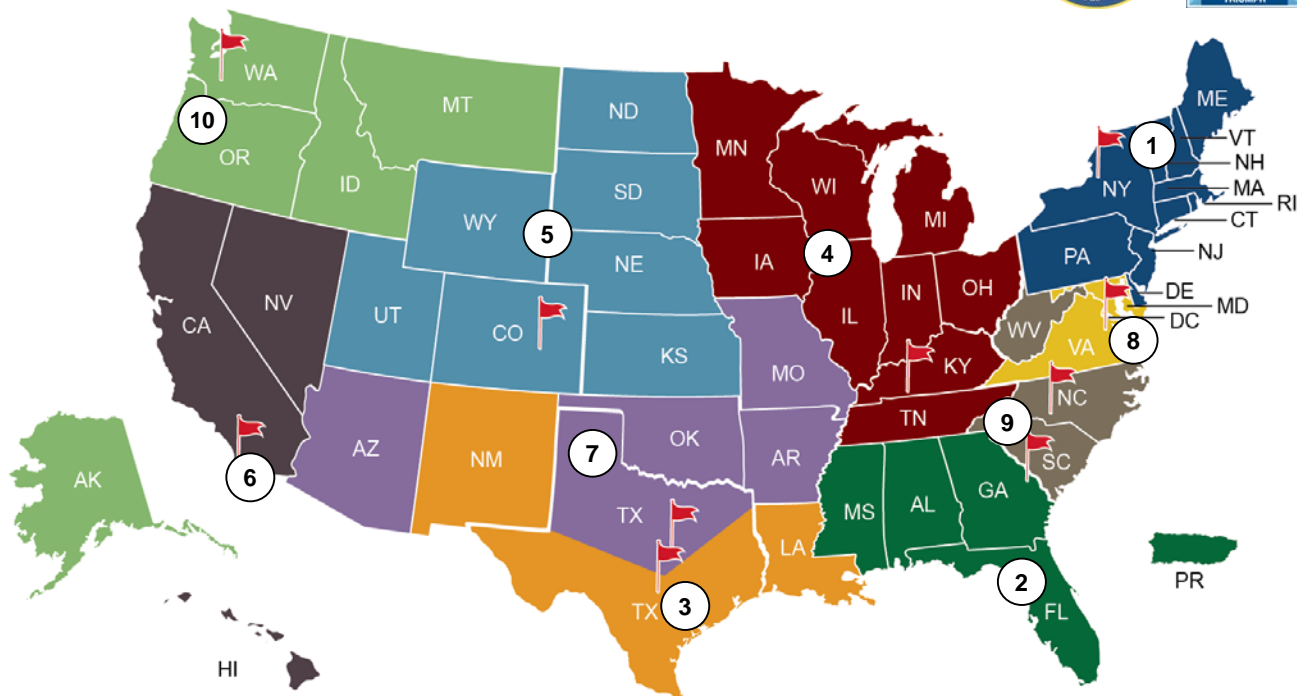

PEER Support Coordinator (PSC) Locations

= Region Peer Support Coordinator Locations = Region Number

2278

FORT DRUM, NY REGION 1	FORT GORDON, GA REGION 2	SAN ANTONIO, TX REGION 3	FORT CAMPBELL, KY REGION 4	FORT CARSON, CO REGION 5
---------------------------	-----------------------------	-----------------------------	-------------------------------	-----------------------------

Locations: Dover AFB, DE Fort Drum, NY Joint Base Maguire-Dix-Lakehurst, NJ	Locations: Fort Benning, GA Fort Gordon, GA Fort Stewart, GA Hurlburt/Eglin AFB, FL Naval Hospital Jacksonville, FL	Locations: Columbus AFB, MS Fort Sam/Center for the Intrepid, TX Lackland AFB, TX Operation Homefront, TX Joint Base San Antonio, TX	Locations: Fort Campbell, KY Fort Knox, KY Wright Patterson AFB, OH	Locations: Fort Carson, CO Fort Riley, KS Peterson AFB, CO
States: DE, CT, MA, ME, NH, NJ, NY, PA, RI, VT	States: AL, FL, GA, PR	States: LA, NM, TX	States: IA, IL, IN, KY, MI, MN, OH, TN, WI	States: CO, ND, SD, NE, KS, UT, WY
PSC: Tonia Russell Telephone: 315-481-1585 Tonia.d.russell2.ctr@mail.mil RussellTD@magellanfederal.com	PSC: Dexter Peggins Telephone: 706-302-0160 dexter.j.peggins2.ctr@mail.mil PegginsDJ@magellanfederal.com	PSC: Glenn Romano Telephone: 210-557-2018 Glenn.j.romano.ctr@mail.mil RomanoGJ@magellanfederal.com	PSC: Holly Munoz Telephone: 931-494-6747 Holly.a.munoz2.ctr@mail.mil MunozHA@magellanfederal.com	PSC: Andrea Ryan Telephone: 719-323-4760 Andrea.K.Ryan.ctr@mail.mil RyanAK@magellanfederal.com

SAN DIEGO, CA REGION 6	FORT HOOD, TX REGION 7	ALEXANDRIA, VA REGION 8	FORT BRAGG, NC REGION 9	JBLM, WA REGION 10
---------------------------	---------------------------	----------------------------	----------------------------	-----------------------